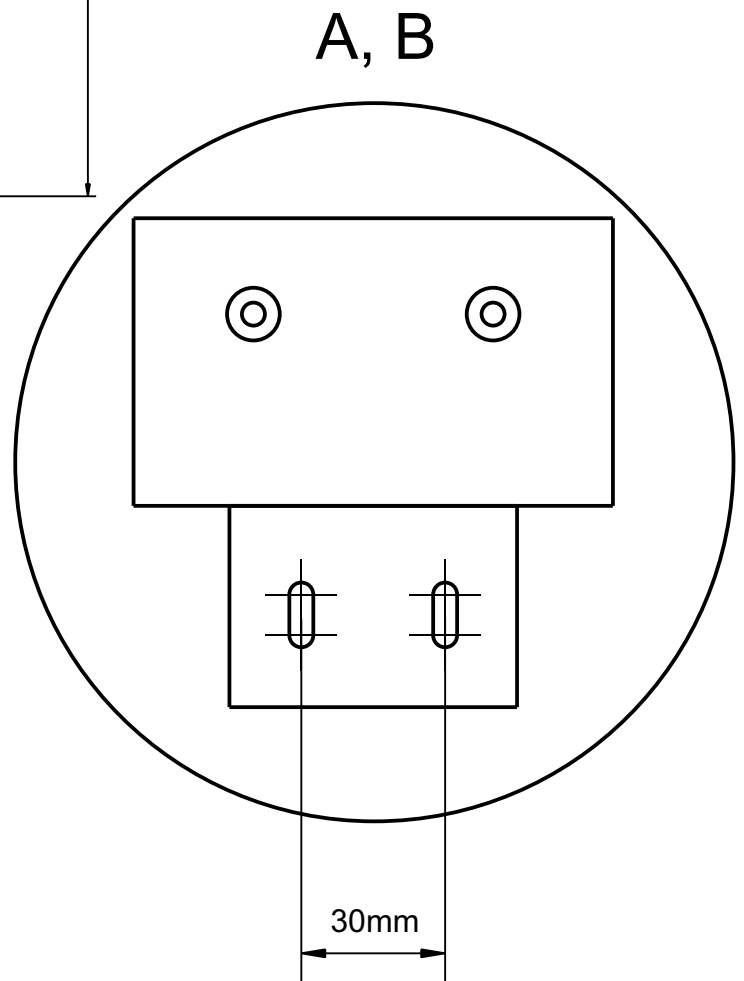

ETTLINLUX®

MADE FOR UNIQUE PROJECTS

D MONTAGEANLEITUNG

EN INSTALLATION MANUAL

RoHS

CE

230V~50/60Hz

F