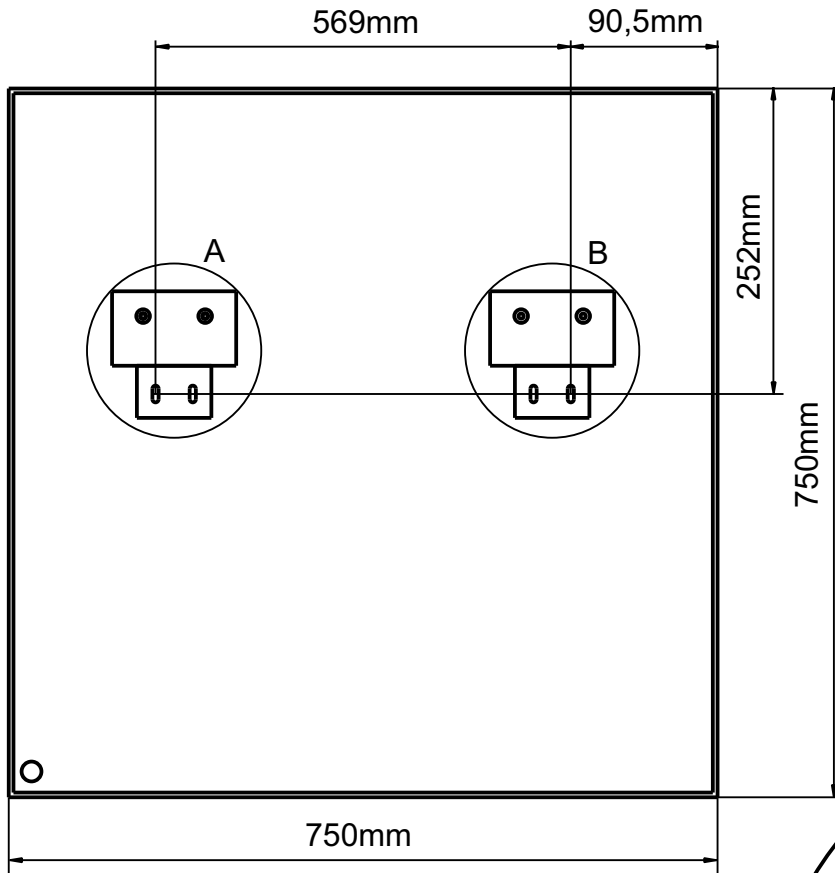

ETTLINLUX®

MADE FOR UNIQUE PROJECTS

D MONTAGEANLEITUNG

EN INSTALLATION MANUAL

RoHS

CE

230V~50/60Hz

F