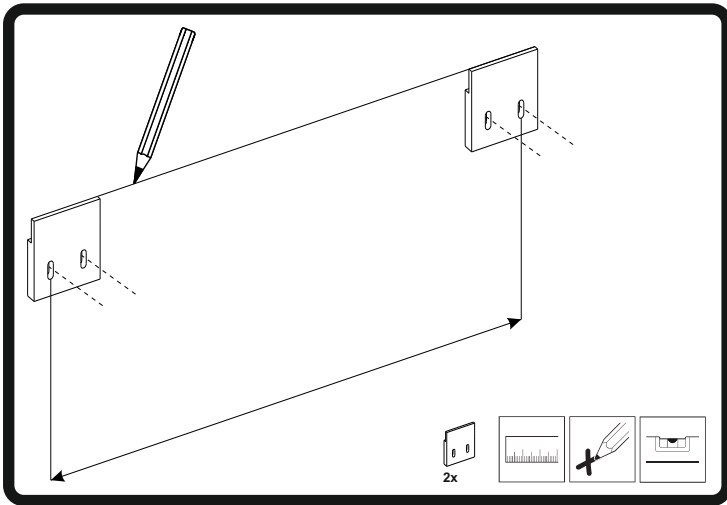

RoHS

Entsorgungshinweis

Wenn dieses Symbol auf einem Produkt angebracht ist, unterliegt dieses Produkt der europäischen Richtlinie 2012/19/EU. Alle Elektro- und Elektronik-Altgeräte, müssen getrennt vom Hausmüll entsorgt werden.

Mit der ordnungsgemäßen Entsorgung des alten Gerätes vermeiden Sie Umweltschäden.

Weitere Informationen zur Entsorgung des alten Gerätes erhalten Sie bei der Stadtverwaltung, beim Entsorgungsamt oder in dem Geschäft, in dem Sie dieses Produkt erworben haben.

Recycling information

If this symbol is displayed on a product, this product is covered under the European Guidelines 2012/19/EU.

All old electrical and electronic devices, must be disposed separately from household garbage.

By properly disposing the old device, you avoid damage to the environment.

Further information of the disposal of old appliances may be obtained from the Town Hall, the local or municipal waste disposal authority or the shop or business from which you obtained the product.